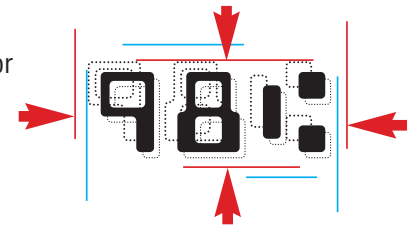

Major Selling Points

Three Model Choices

Providing security options to fit your need

Network Ready

All 3015 printers are network ready out of the box – no purchase of network card necessary

Improved Value

Faster first page out and speed

Low Cost of Ownership

HP award-winning reliability combined with superior fraud and theft deterrence from TROY.

Versatile Supply Options

All TROY printers are fully compatible with TROY MICR cartridges and standard HP cartridges

TROY Exclusive Security Features

3-Position Printer Key Locks and Paper Tray Locks

Most businesses locate their workgroup printer in an open office environment. This creates a security risk. TROY offers MICR locks and paper tray locks to reduce the risk of check stock theft and printer misuse.

Standard on TROY MICR 3015 Secure Ex.
Tray locks optional on other MICR 3015 printers.

TROY MICR Technology for quality check printing

- Security Fonts
- Convenience Fonts
- MICR Fonts:
  E13-B, CMC-7, OCR A and B

ExPT™ Exact Positioning Technology

A MICR line out of alignment is one cause of rejected checks, a multi-million dollar problem for banks and companies. ExPT™ allows users to precisely adjust the MICR line without affecting the data file.

Available on all TROY MICR 3015 printers.

Paper Tray Locks

Paper can be removed from the front or back of a non-secure printer. TROY provides special locking trays with shielding to prevent unauthorized access to high valued paper stock.

TROY MICR Toner Secure

For maximum reliability and low operating cost, only TROY:

- Controls all manufacturing steps ; from raw materials to the finished product in our ISO 9001:2000 facility
- Formulates MICR toner for use at standard printer setting
- Manufactures and fills MICR Toner in all new HP cartridges