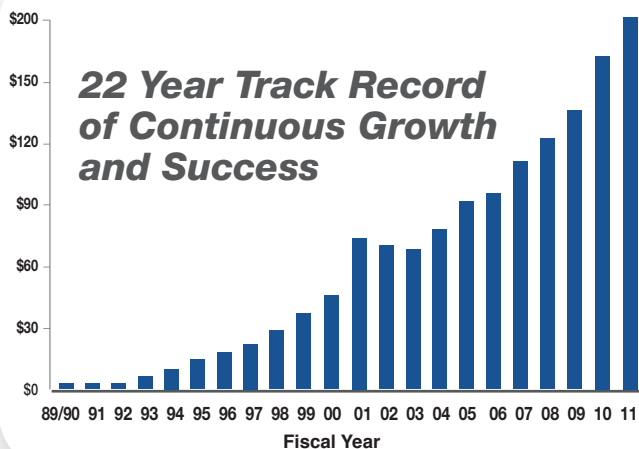

Corporate Overview

Customer Success Driven by Technology Innovation

Financial Highlights

- Fiscal year 2011 revenue of \$189 million
- Predictable: 62% of revenue is recurring
- 35 consecutive quarters of positive EBITDA
- Generated in excess of \$10 million operating cash flow each of the last seven years and \$31 million in fiscal year 2011
- Strong balance sheet with \$125 million cash and no debt