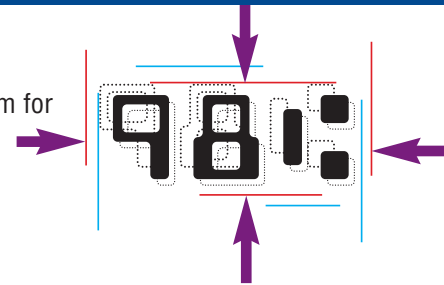

TROY Exclusive Security Features

3-Position Printer Key Locks and Paper Tray Locks

Most businesses locate their workgroup printer in an open office environment. This creates a security risk. TROY offers MICR locks and paper tray locks to reduce the risk of check stock theft and printer misuse.

Standard on TROY MICR 2420 Secure Ex.

TROY MICR Technology for quality check printing

- Security Fonts
- Convenience Fonts
- MICR Fonts:
E13-B, CMC-7, OCR A and B

ExPT™ Exact Positioning Technology

A MICR line out of alignment is one cause of rejected checks, a multi-million dollar problem for banks and companies. ExPT™ allows users to precisely adjust the MICR line without affecting the data file.

Available on all TROY MICR 2420 series printers.

Built-in Secure Encryption and Decryption

Data security is critical in a distributed printing application. TROY's encryption/ decryption technology "unlocks" and prints the data only when it is received at the TROY printer.