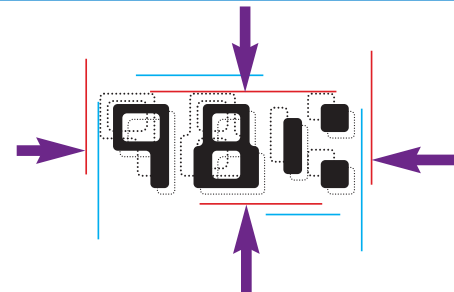

Built-in Secure Encryption and Decryption

Data security is critical in a distributed printing application. TROY's encryption/ decryption technology "unlocks" and prints the data only when it is received at the TROY printer.

Available on TROY MICR 602 and 603 Secure and Secure Ex printers