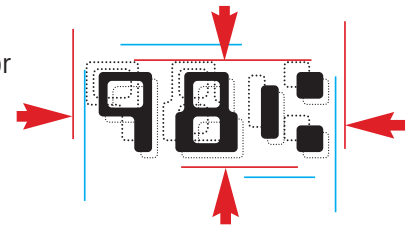

Major Selling Points

Three Model Choices

Providing security options to fit your need

Network Ready

All 3015 printers are network ready out of the box – no purchase of network card necessary

Improved Value

Faster first page out and speed

Low Cost of Ownership

HP award-winning reliability combined with superior fraud and theft deterrence from TROY.

Versatile Supply Options

All TROY printers are fully compatible with TROY MICR cartridges and standard HP cartridges

TROY Exclusive Security Features

3-Position Printer Key Locks and Paper Tray Locks

Most businesses locate their workgroup printer in an open office environment. This creates a security risk. TROY offers MICR locks and paper tray locks to reduce the risk of check stock theft and printer misuse.

Standard on TROY MICR 3015 Secure Ex.
Tray locks optional on other MICR 3015 printers.

TROY MICR Technology for quality check printing

- Security Fonts
- Convenience Fonts
- MICR Fonts:
  E13-B, CMC-7, OCR A and B

ExPT™ Exact Positioning Technology

A MICR line out of alignment is one cause of rejected checks, a multi-million dollar problem for banks and companies. ExPT™ allows users to precisely adjust the MICR line without affecting the data file.

Available on all TROY MICR 3015 printers.

Paper Tray Locks

Paper can be removed from the front or back of a non-secure printer. TROY provides special locking trays with shielding to prevent unauthorized access to high valued paper stock.

TROY MICR Toner Secure

For maximum reliability and low operating cost, only TROY:

- Controls all manufacturing steps ; from raw materials to the finished product in our ISO 9001:2000 facility
- Formulates MICR toner for use at standard printer setting
- Manufactures and fills MICR Toner in all new HP cartridges