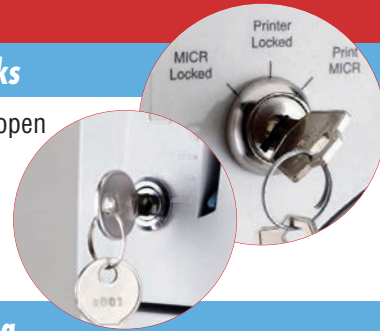

TROY MICR Technology for quality check printing

- Security Fonts
- Convenience Fonts
- MICR Fonts:
  E13-B, CMC-7, OCR A and B